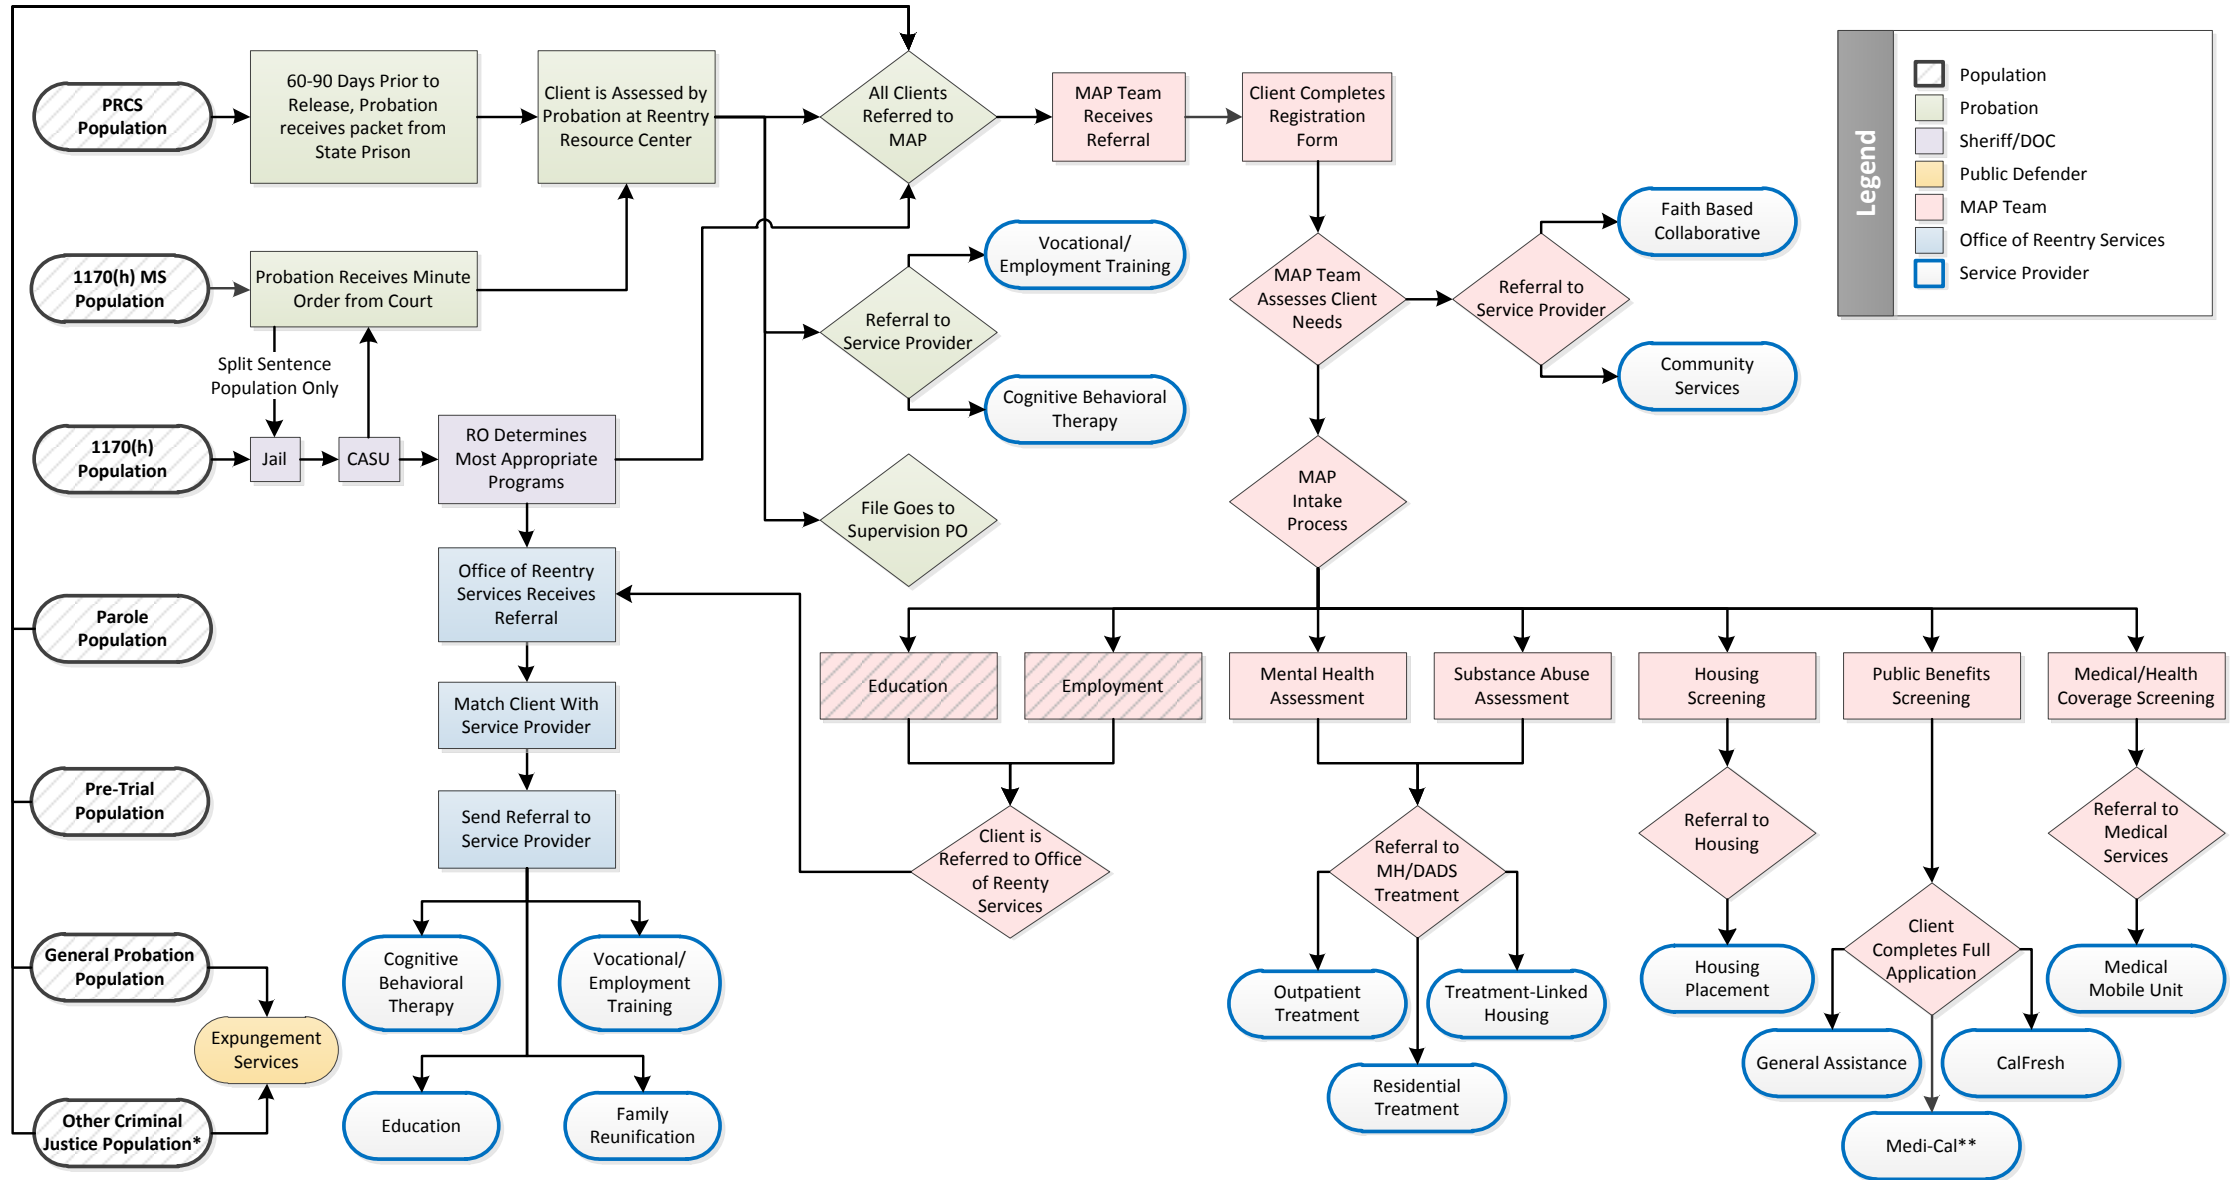

County of Santa Clara
Reentry Systems Map

Legend

- Population
- Probation
- Sheriff/DOC
- Public Defender
- MAP Team
- Office of Reentry Services
- Service Provider

*Includes: 3 Striker Population; walk-ins with history in the criminal justice system
 **As of January 2014